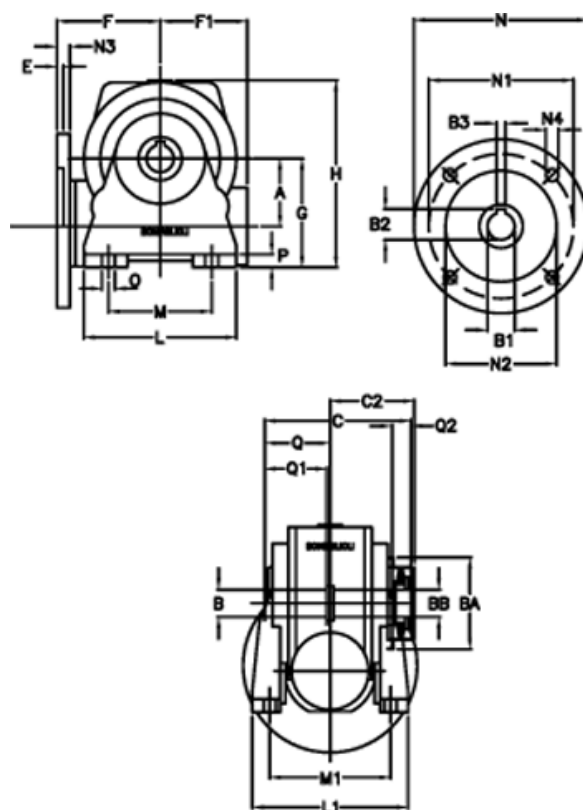

Data Sheet

Article number: 390204908012316

Description: Worm Gear with Torque Limiter
VF 49-L1-N-80 P63B14

Measures

a = 49.50	C2 = 63,5	L1 = 124	O = 8.5
B = 25	Description = VF 49N-xx-63B14	m = 63	P = 12
B1 E7 = 11	E = 3.0	M1 = 98.5	Q = 51.0
B2 = 12.8	F = 70	N = 90	Q1 = 41
B3 H9 = 4	F1 = 63	N1 = 75	Q2 = 15
BA = 63	g = 82	N2 = 60	
BB H7 = 14	H = 138.0	N3 = 7.0	
C = 105	L = 110	N4 = 6	